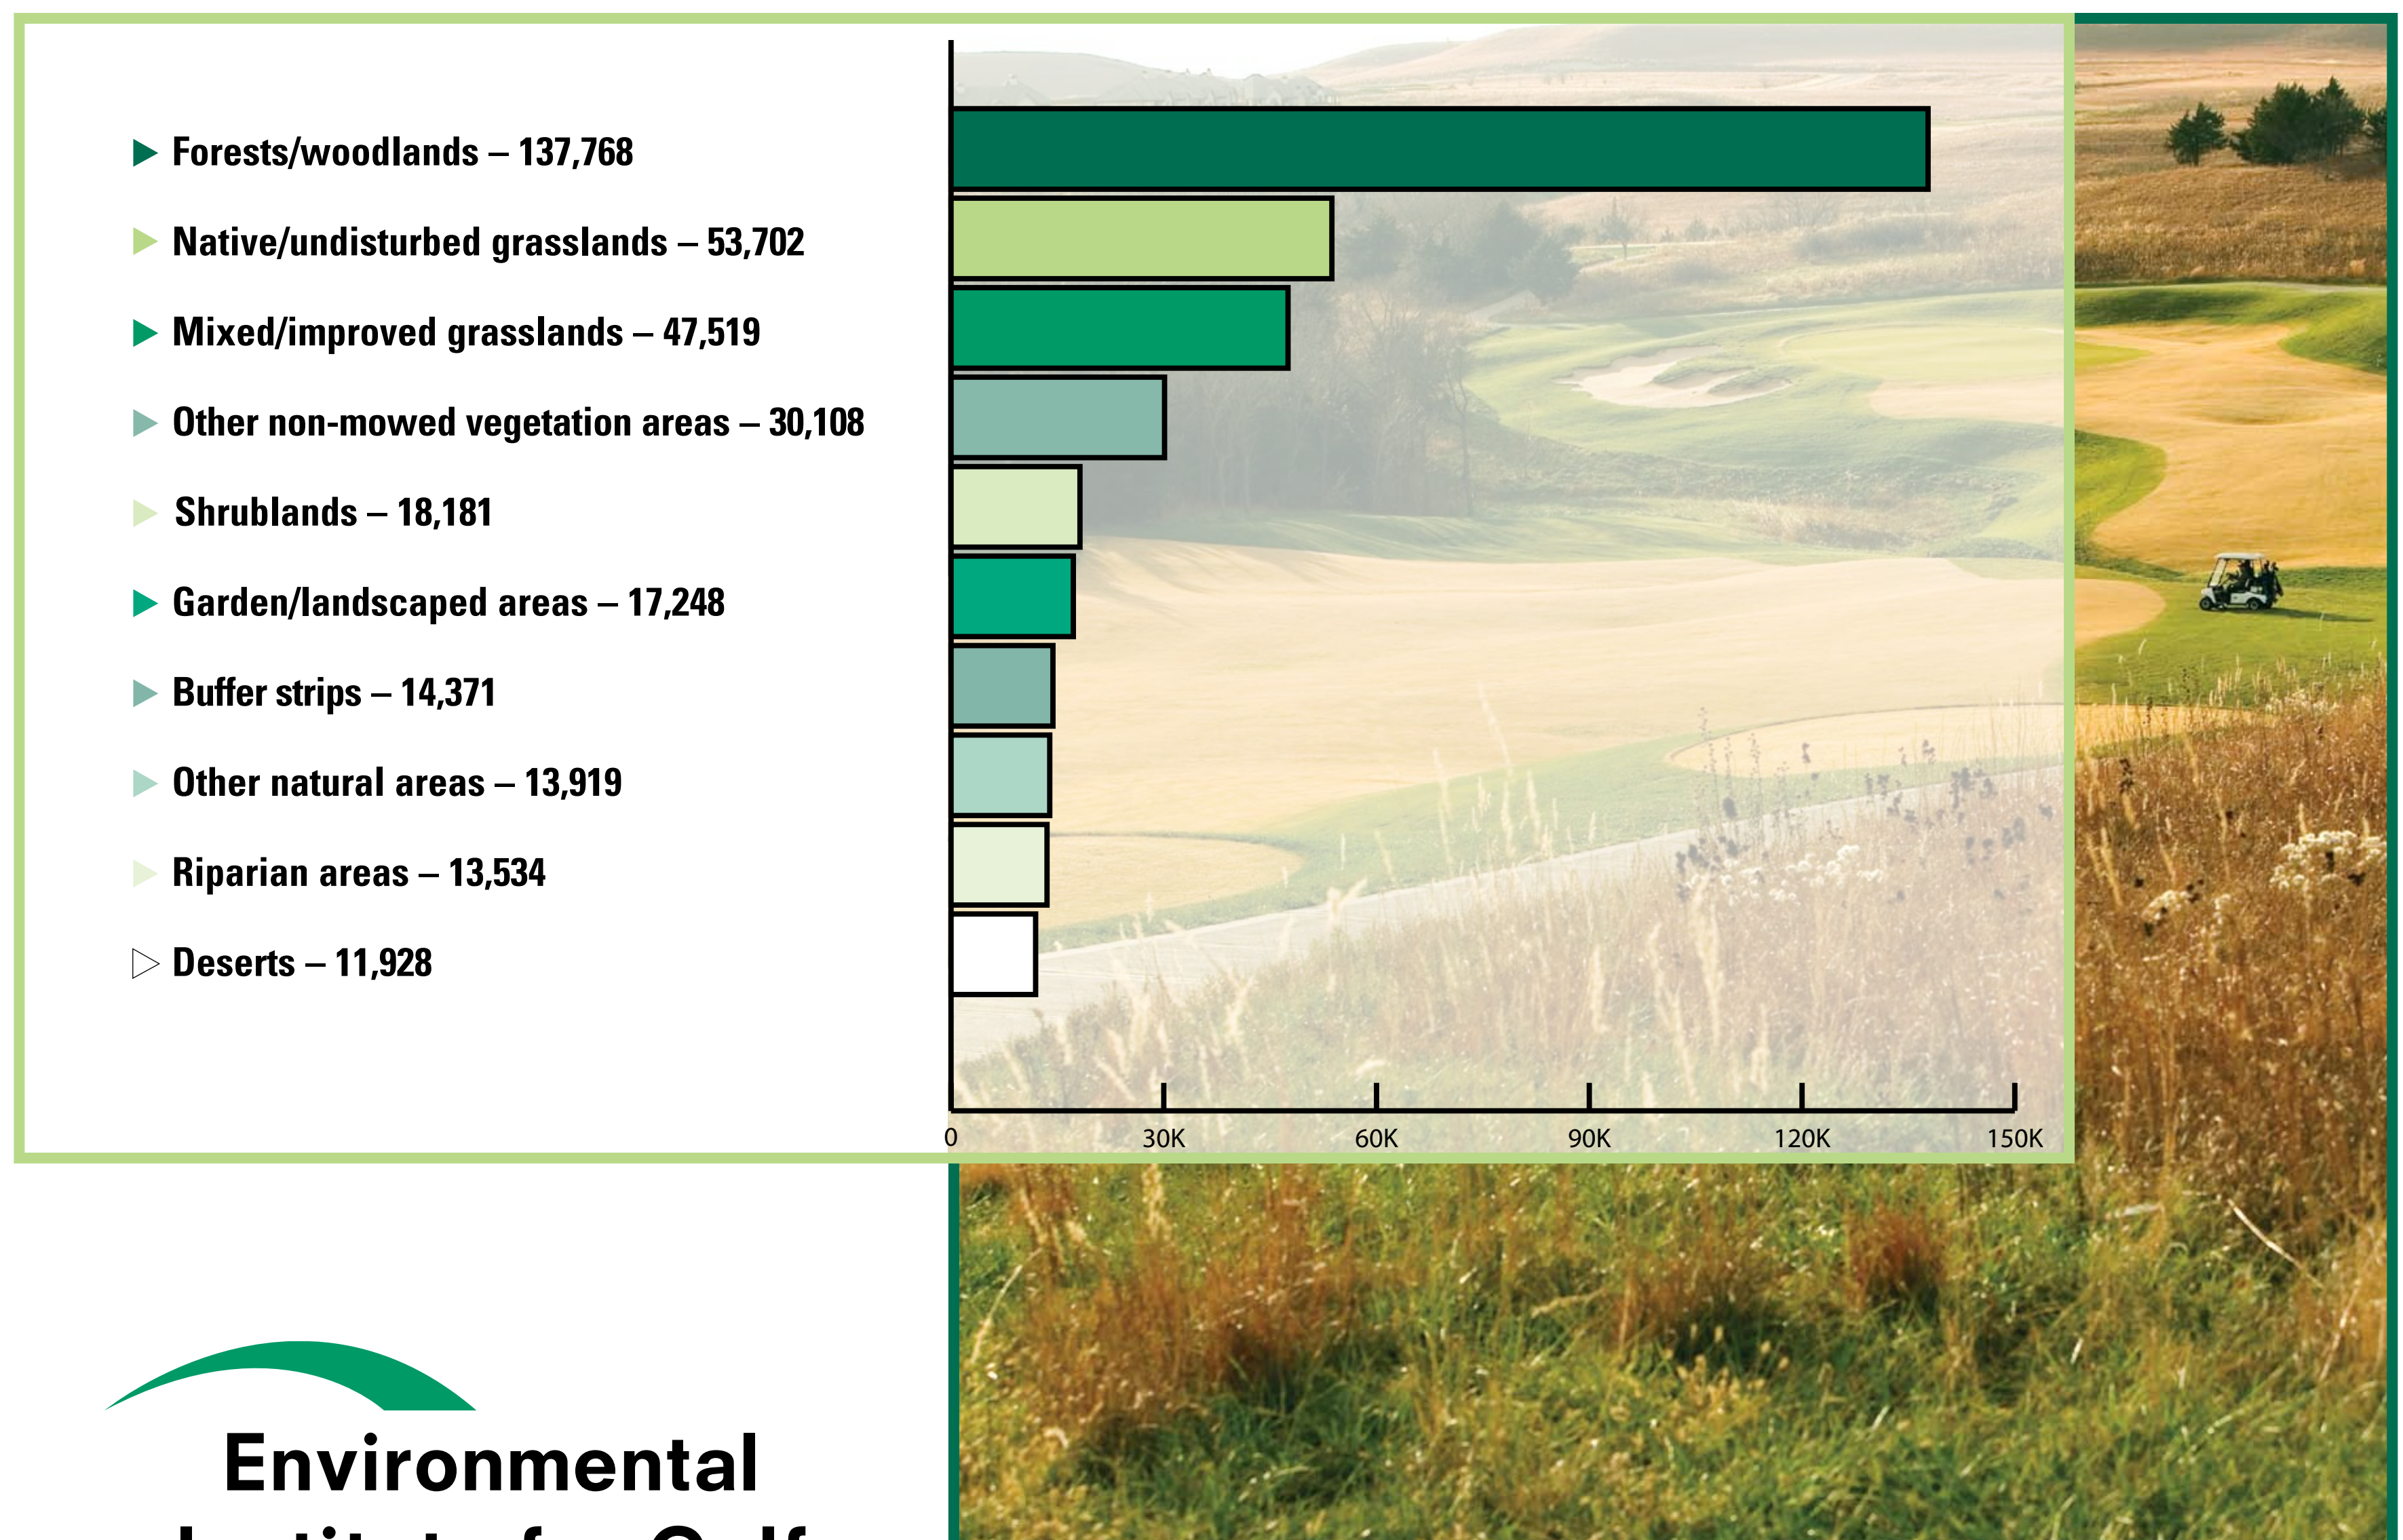

Did you know?

Non-Turfgrass Landscapes on U.S. Golf Courses

Results from the Golf Course Environmental Profile's property profile and environmental stewardship of golf courses survey show that non-turfgrass landscapes on U.S. golf courses comprise approximately 358,278 acres or 559 square miles (which is larger than many national parks).

- Mount Rainier National Park (378 square miles)
- Rocky Mountain National Park (415 square miles)
- Everglades National Park (500 square miles)
- Death Valley National Park (550 square miles)

Non-turfgrass landscape acreage (total U.S. acreage – 358,278):